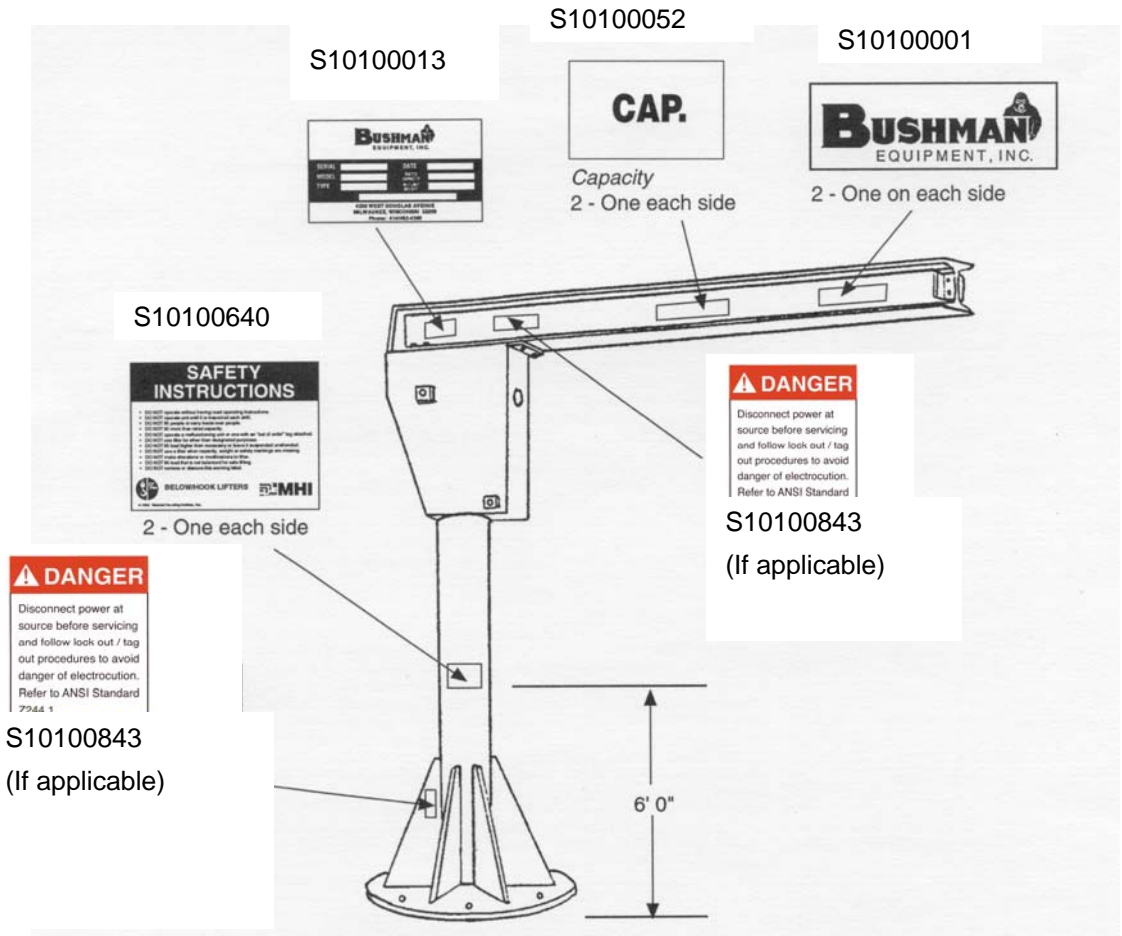

IDENTIFICATION AND SAFETY STANDARDS

JIB CRANE Model 480 & Series A

NOTE: High voltage warnings will appear on covers of electrical enclosures and junction boxes when motor controls are furnished.

All safety decals must be kept clean and legible and replaced when necessary. Call or send an email to Bushman Equipment to obtain free replacement decals.