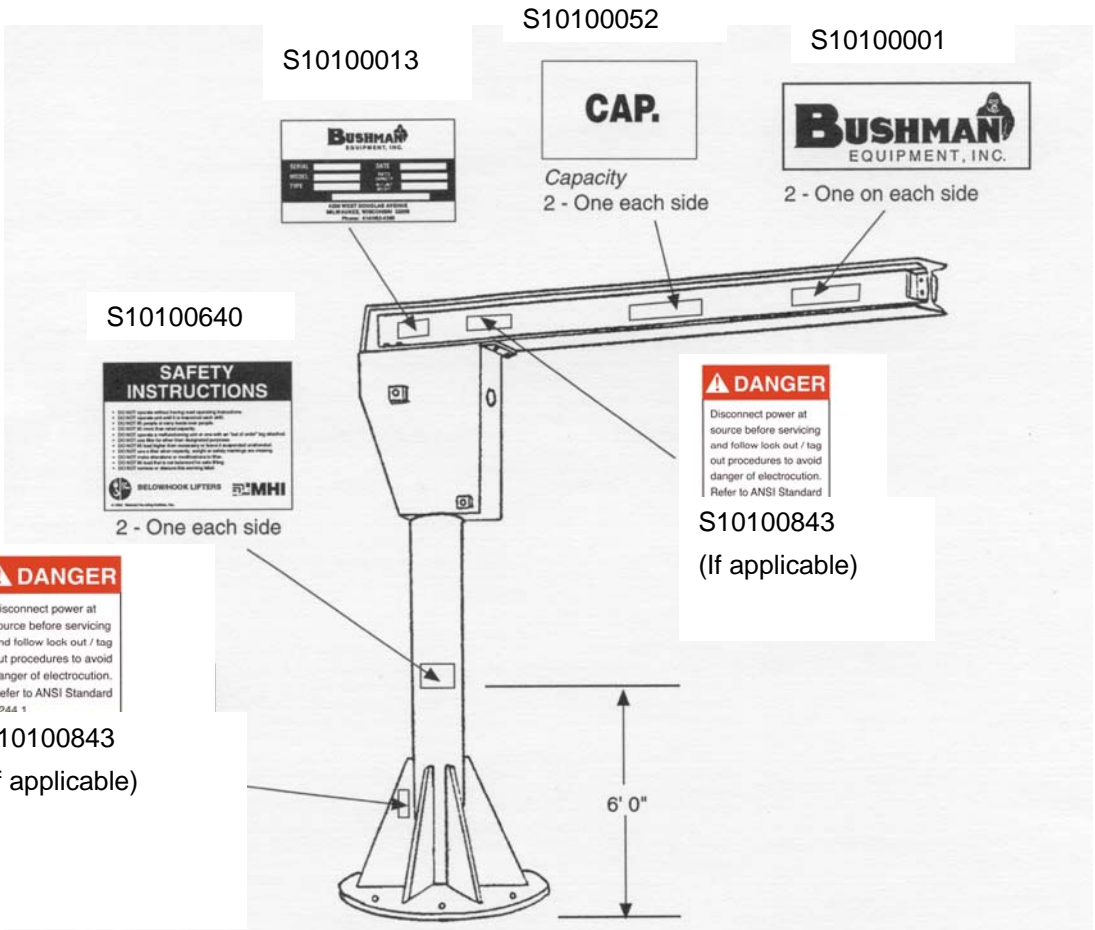

IDENTIFICATION AND SAFETY STANDARDS

JIB CRANE Model 480 & Series A

NOTE: High voltage warnings will appear on covers of electrical enclosures and junction boxes when motor controls are furnished.

All safety decals must be kept clean and legible and replaced when necessary. Call or send an email to Bushman Equipment to obtain free replacement decals.