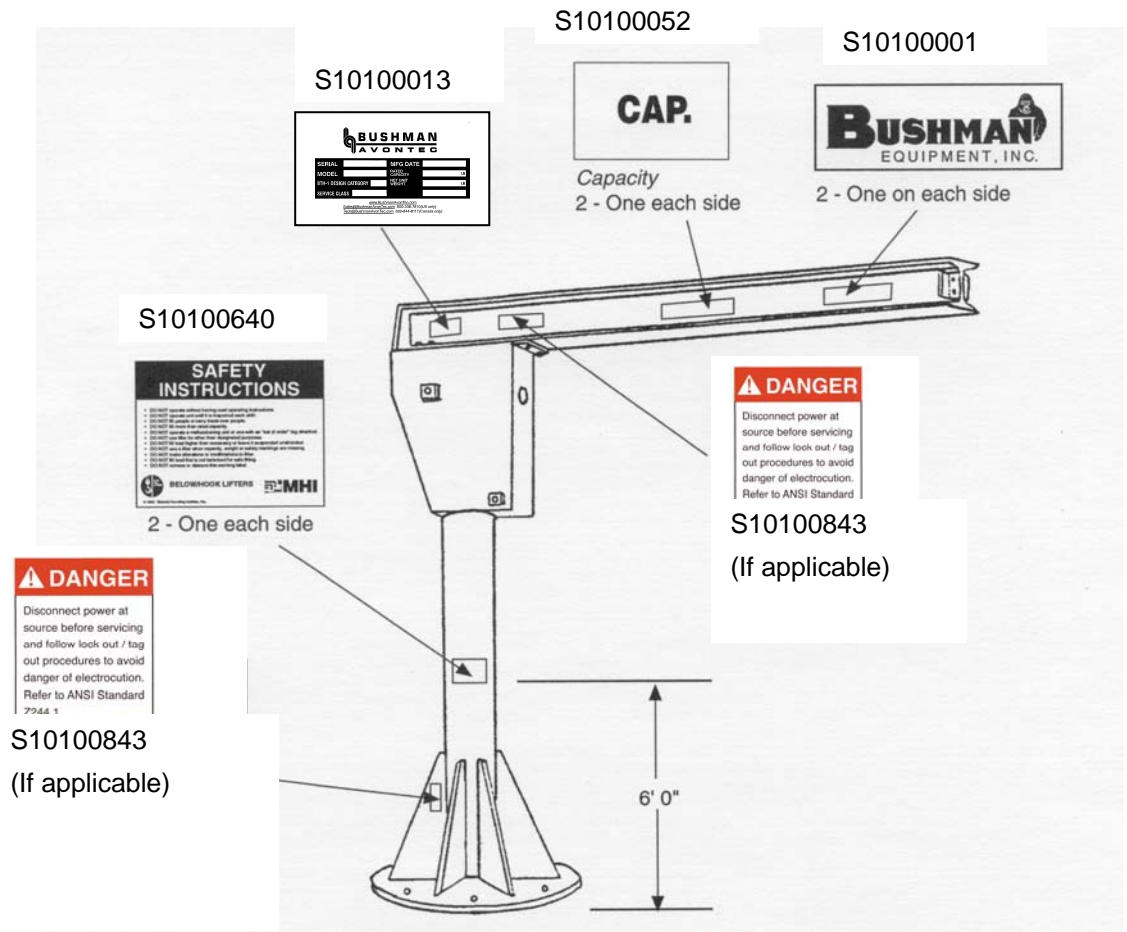

IDENTIFICATION AND SAFETY STANDARDS

JIB CRANE Series B

NOTE: High voltage warnings will appear on covers of electrical enclosures and junction boxes when motor controls are furnished.

All safety decals must be kept clean and legible and replaced when necessary. Call or send an email to Bushman Equipment to obtain free replacement decals.