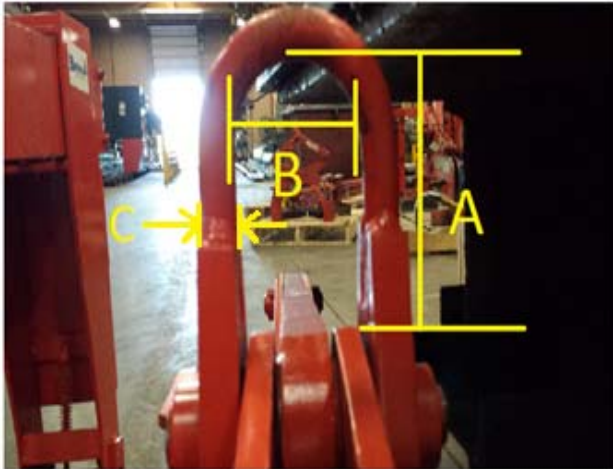

Custom Designed Material Handling Solutions

For Immediate Sale & Shipment:

Bushman Model A1070-BB Tong Grab

Price: \$8,695.00 FOB Factory

Serial No. 26357

Lifting Capacity: 5,000 lbs

Net Weight: 290 lbs

Range: 35" to 48"

Operation: Mechanical automatic grip & release with Bushman latching mechanism

Paint: Safety Orange Enamel

Lifting Bail Dimensions: A=4" B=2 1/2" C= 3/4" , (can be modified to fit your hook for small extra cost)